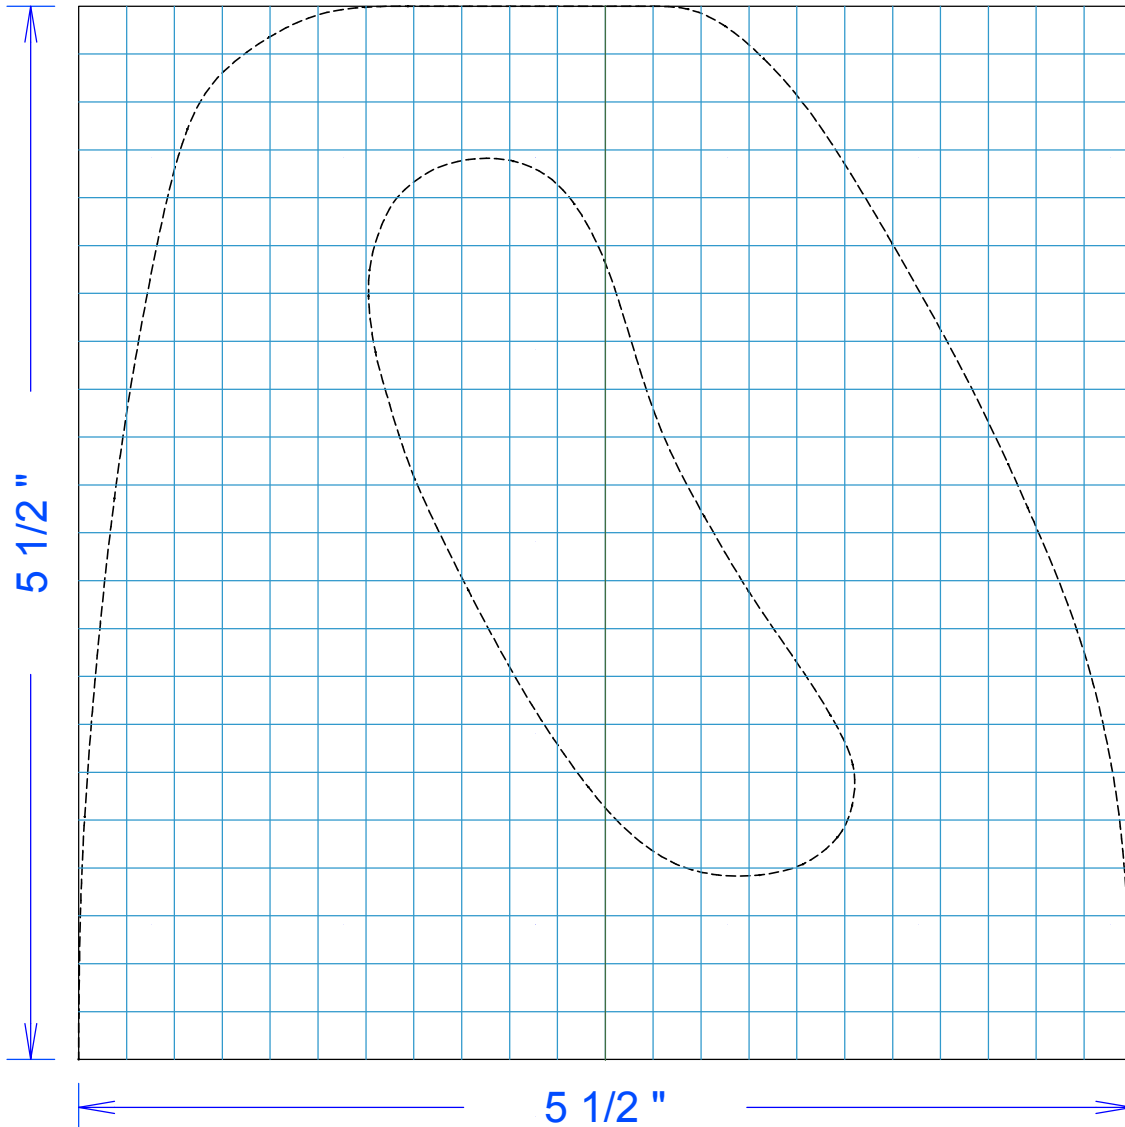

# Table Saw Sled Safety Handles

Handle Pattern

## Handle - Full Size Template

Please note: You may need to adjust your printer's scaling setting to get this pattern to print at the correct size.