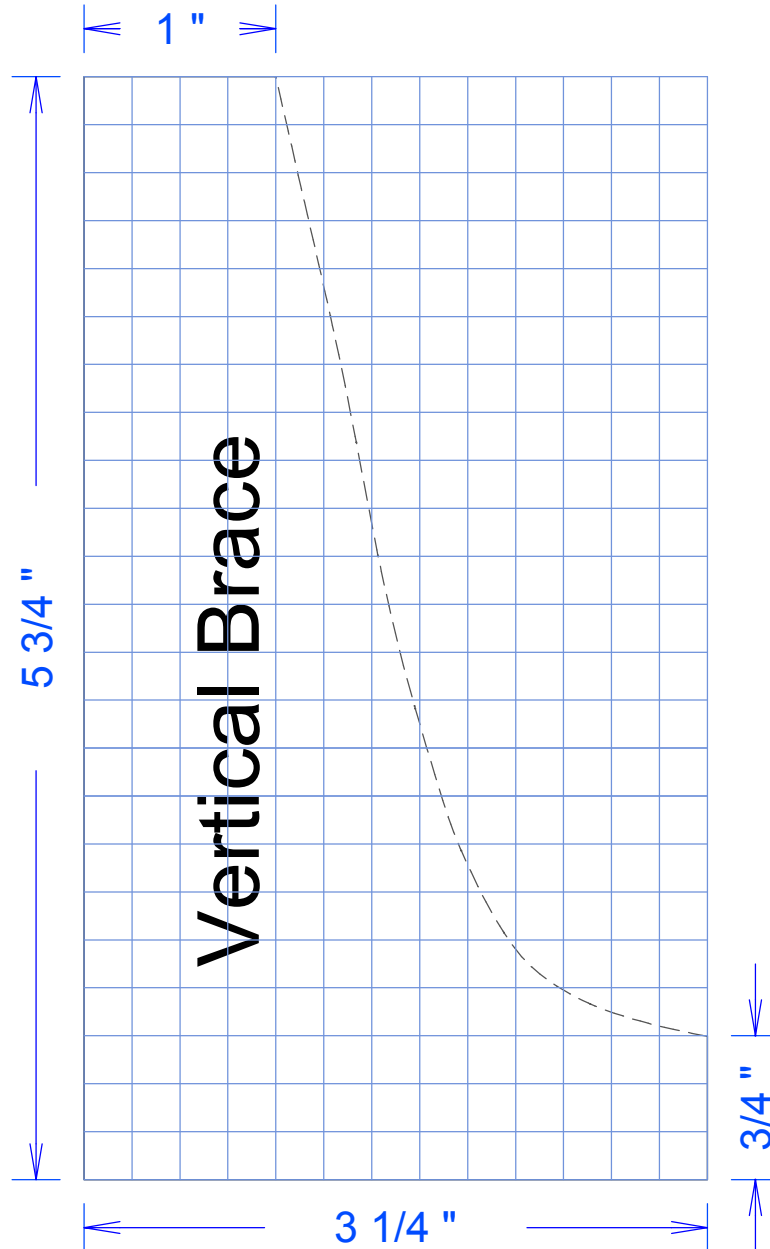

# Full Size Brace Template

Squares are 1/4" wide

# Full Size Handle Template

Squares are 1/4" wide